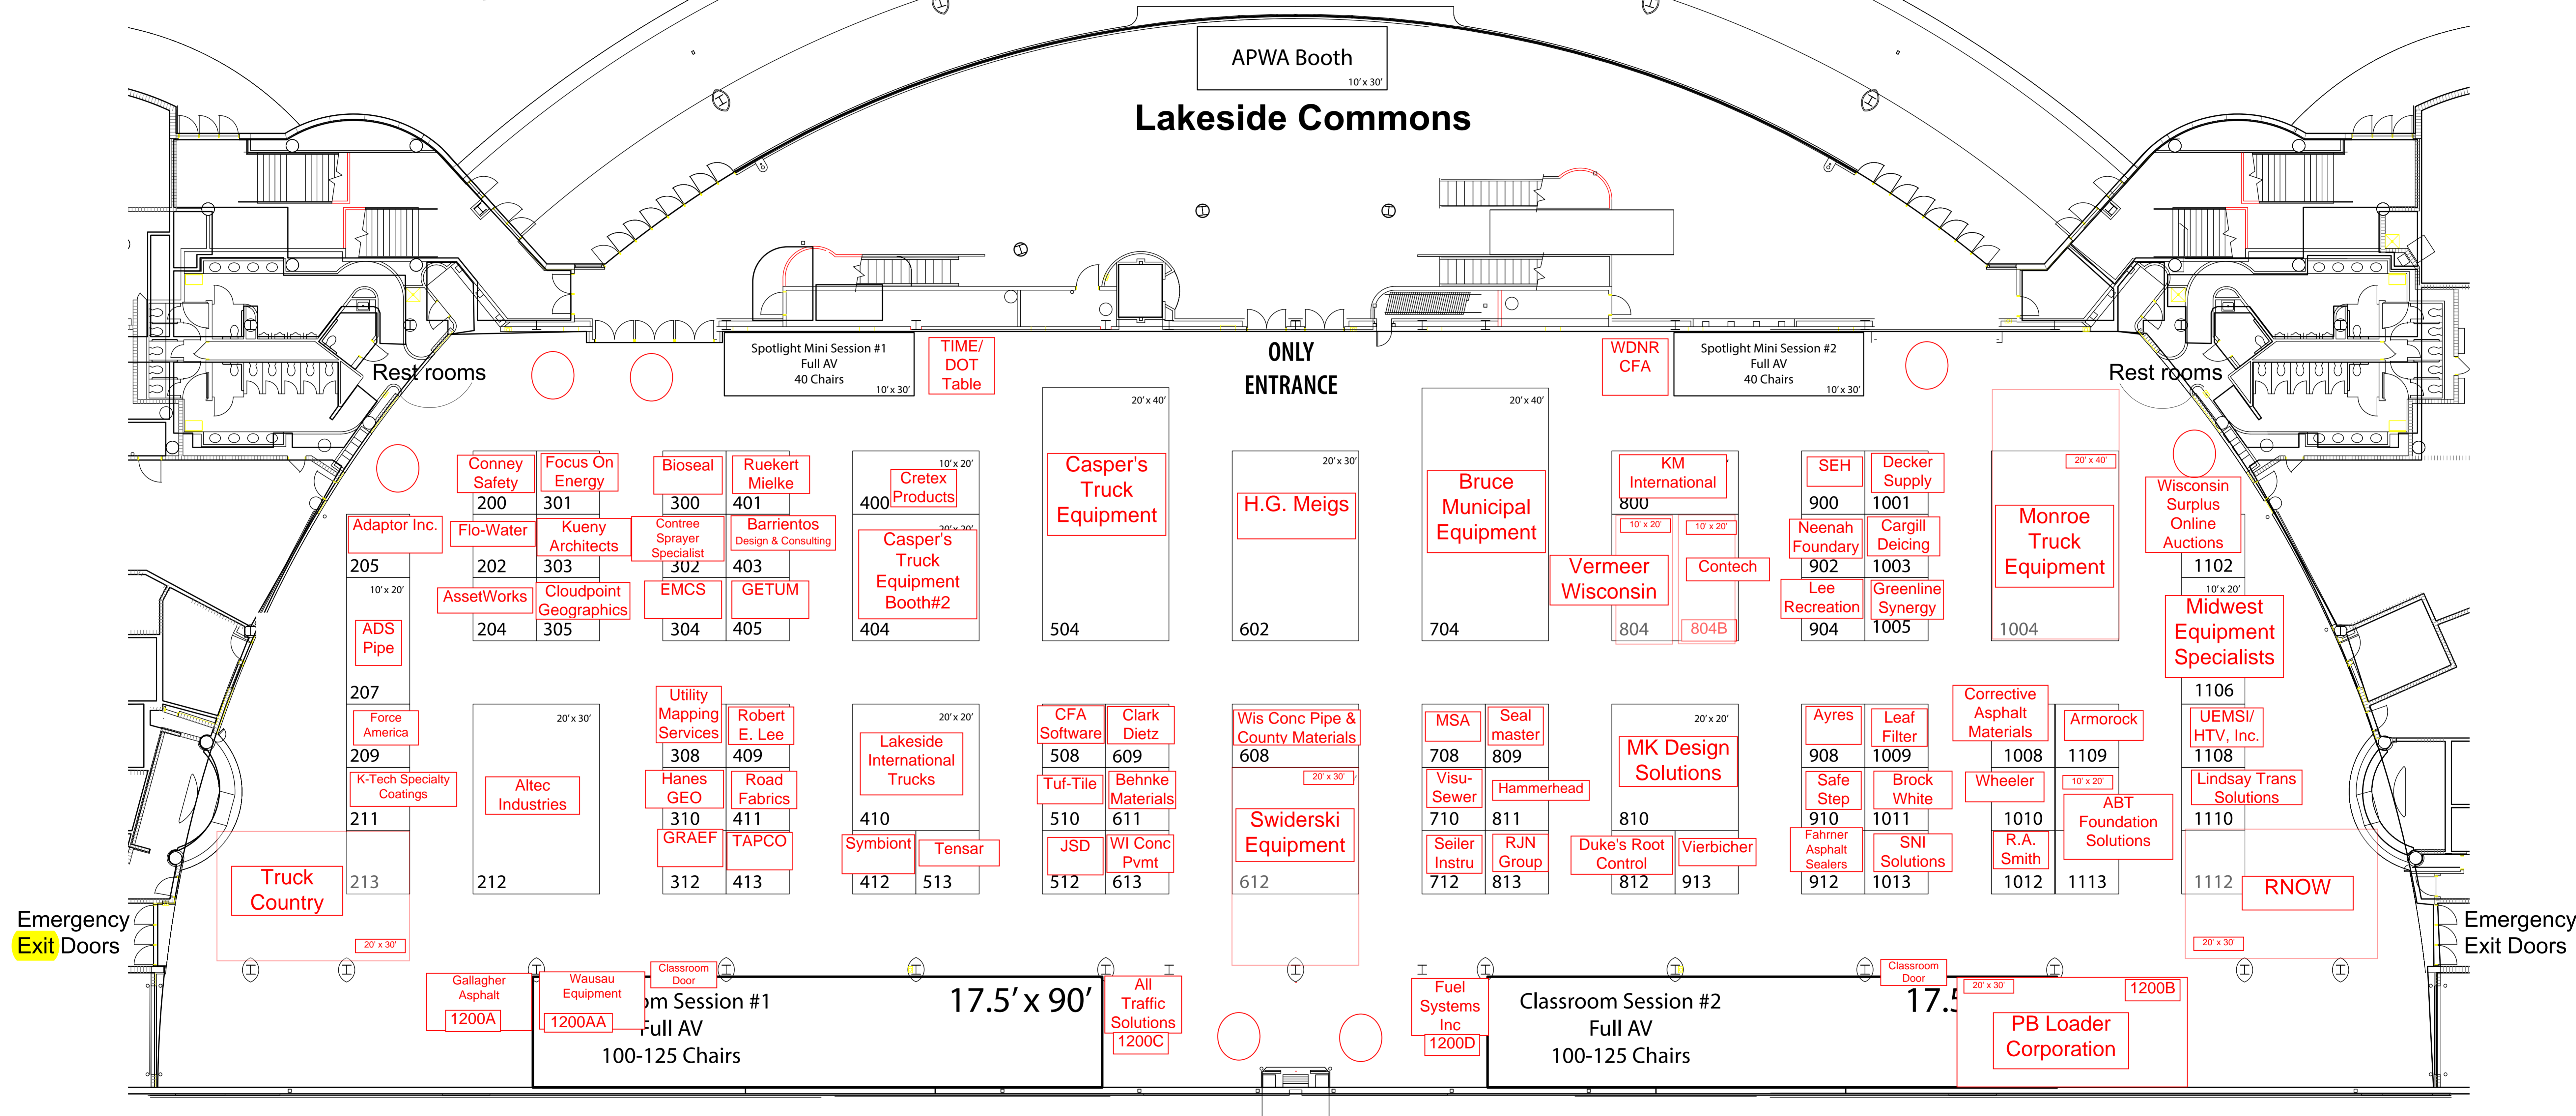

2017 APWA Conference

May 11, 2017

Monona Terrace

Madison, WI

- (60) 10' x 10'
- (5) 10' x 20'
- (5) 20' x 20'
- (3) 20' x 30'
- (2) 20' x 40'